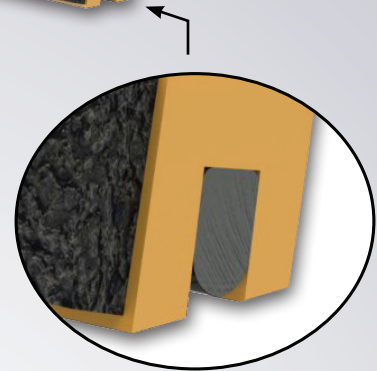

Black Cat Curved Carbide Grader Blades

www.BlackCatBlades.com sales@blackcatblades.com Toll Free: 1.800.661.6666 Ph: 780.465.6666 Fax: 780.465.9595

Single Beveled
Curved Carbide Impregnated

Single Beveled Curved

Several carbide insert options are available to suit the many different applications and requirements.

Black Cat Curved Carbide Grader Blades are a superior choice for any low impact, high abrasion application. The Inserted Carbide teamed with abrasive resistant impregnation (Carbide Inserted/Carbide Impregnated) significantly extends the life of the parent material when used in applications where "face" wear is a problem. The curved shape of the blades results in better material flow when used on Graders and Underbody plows. Tungsten Carbide inserts result in a blade with extremely long wear life allowing for fewer blade changes and an excellent resistance to "crowning" for applications that require a level grading operation.