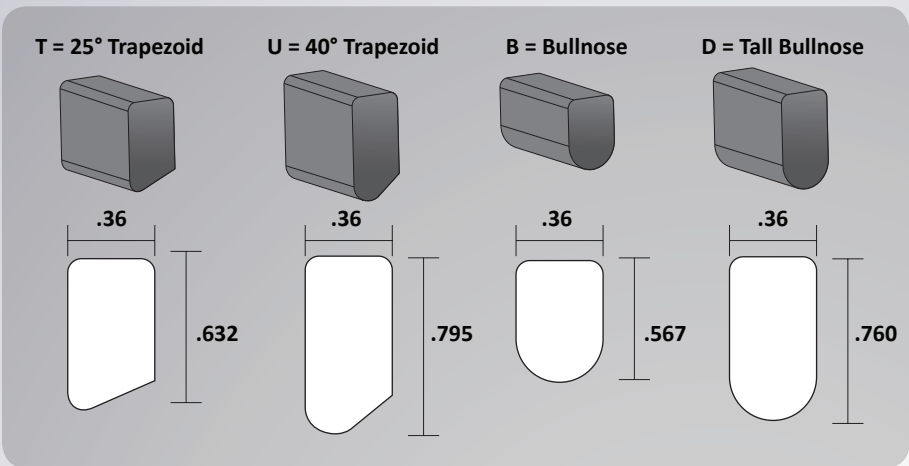

Several carbide insert options are available to suit the many different applications and requirements.

Black Cat Curved Carbide Grader Blades are a superior choice for any low impact, high abrasion application. The Inserted Carbide teamed with abrasive resistant impregnation (Carbide Inserted/Carbide Impregnated) significantly extends the life of the parent material when used in applications where "face" wear is a problem. The curved shape of the blades results in better material flow when used on Graders and Underbody plows. Tungsten Carbide inserts result in a blade with extremely long wear life allowing for fewer blade changes and an excellent resistance to "crowning" for applications that require a level grading operation.