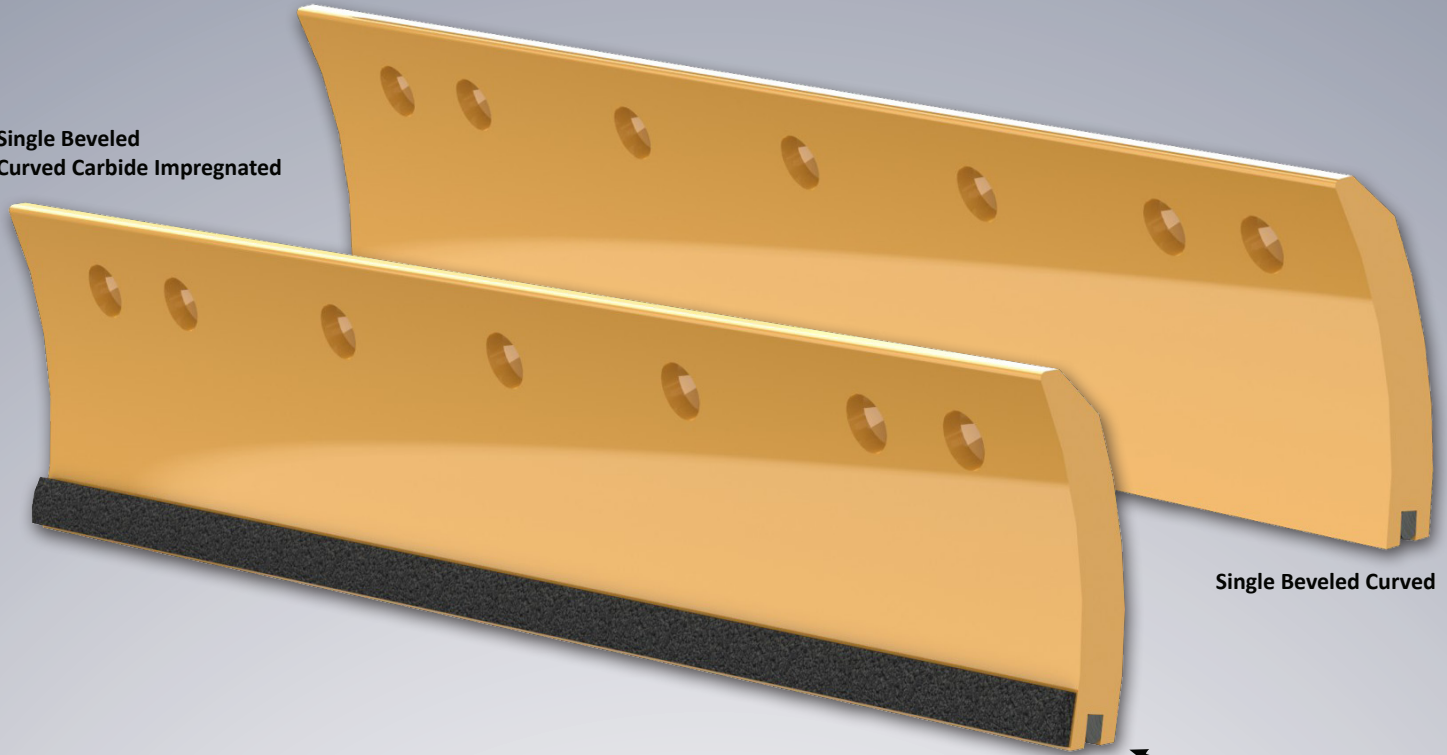

Black Cat Curved Carbide Grader Blades

www.BlackCatBlades.com sales@blackcatblades.com Toll Free: 1.800.661.6666 Ph: 780.465.6666 Fax: 780.465.9595

Single Beveled
Curved Carbide Impregnated

Single Beveled Curved

Several carbide insert options are available to suit the many different applications and requirements.

Black Cat Curved Carbide Grader Blades are a superior choice for any low impact, high abrasion application. The Inserted Carbide teamed with abrasive resistant impregnation (Carbide Inserted/Carbide Impregnated) significantly extends the life of the parent material when used in applications where "face" wear is a problem. The curved shape of the blades results in better material flow when used on Graders and Underbody plows. Tungsten Carbide inserts result in a blade with extremely long wear life allowing for fewer blade changes and an excellent resistance to "crowning" for applications that require a level grading operation.