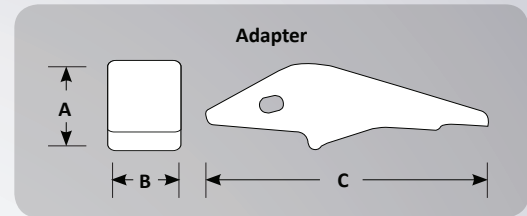

Black Cat Teeth & Adapters

for H&L® Replacement

www.BlackCatBlades.com sales@blackcatblades.com Toll Free: 1.800.661.6666 Ph: 780.465.6666 Fax: 780.465.9595

Teeth & Adapters

Part #	Description	Model	Weight	A	B	C
230SH	Standard Short	23 Series	2.4 lbs	2.43"	2.19"	5.61"
230	Standard Long		2.5 lbs	2.35"	2.19"	6.00"
23T	Tiger		2.0 lbs	2.38"	2.19"	6.38"
23WT	Twin Tiger		2.5 lbs	2.38"	2.19"	6.44"
23ST	Star		2.5 lbs	2.38"	2.19"	6.07"
230F	Flare		2.7 lbs	2.38"	2.19"	5.25"
23F	Heavy Duty Flare		3.7 lbs	2.38"	2.19"	5.25"
1001-23	Top Strap Adapter		4.1 lbs	2.40"	1.44"	8.00"
2740MW23	Adapter 3/4" Base Edge		4.2 lbs	2.63"	1.50"	9.06"
2740ZW23	Adapter 1" Base Edge		4.1 lbs	2.81"	1.50"	8.81"
2740-23	Adapter 1" Base Edge		3.8 lbs	2.98"	1.48"	8.06"
D834-23	Adapter Bottom Leg		2.8 lbs	2.13"	1.50"	6.56"
23 WN	Weld on Nose		1.7 lbs	2.29"	1.49"	3.44"
240	Standard Long	24 Series	4.7 lbs	3.06"	2.31"	7.50"
240SH	Standard Short		3.6 lbs	2.94"	2.25"	6.75"
240ST	Star		4.4 lbs	2.81"	2.31"	7.63"
240T	Tiger		3.8 lbs	2.81"	2.25"	7.50"
240WT	Twin Tiger		4.6 lbs	2.94"	2.38"	7.50"
252	Standard Long	25 Series	5.3 lbs	3.17"	2.88"	7.17"
252ST	Star		6.4 lbs	2.90"	2.91"	8.58"
252T	Tiger		5.2 lbs	2.91"	2.88"	8.24"
252WT	Twin Tiger	6.4 lbs	2.98"	3.00"	8.01"	
272	Standard Long	27 Series	8.0 lbs	3.38"	4.06"	7.50"
3CHL	Standard Crimp On	3C Series	2.4 lbs	2.30"	2.50"	5.50"
1002-3C	Flush Mount Adapter		3.5 lbs	1.94"	1.50"	8.00"

Pins

Part #	Description	Model
23PA	Standard (Black)	23 Series
23PB	Reversible (Yellow)	
23PC	Oversize (Blue)	
23PD	Reversible Oversize (Green)	
23PF	Extra Long	
24PN	Flex	24 Series
25PN	Flex	25 Series