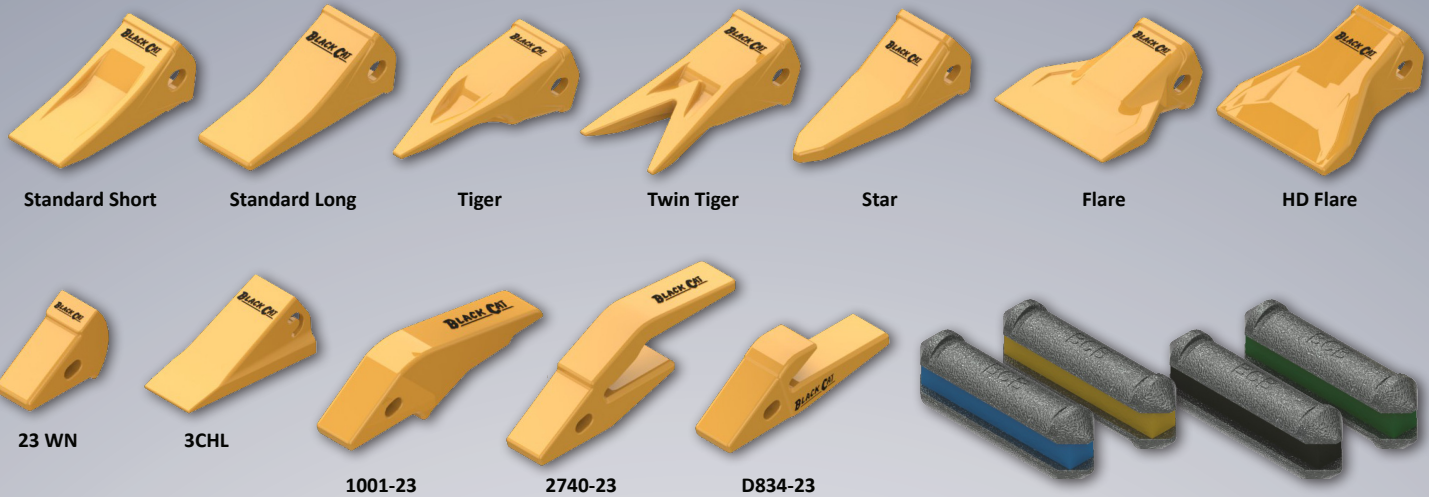

Black Cat Teeth & Adapters

for H&L® Replacement

www.BlackCatBlades.com sales@blackcatblades.com Toll Free: 1.800.661.6666 Ph: 780.465.6666 Fax: 780.465.9595

Teeth & Adapters

Part #	Description	Model	Weight	A	B	C
230SH	Standard Short	23 Series	2.4 lbs	2.43"	2.19"	5.61"
230	Standard Long		2.5 lbs	2.35"	2.19"	6.00"
23T	Tiger		2.0 lbs	2.38"	2.19"	6.38"
23WT	Twin Tiger		2.5 lbs	2.38"	2.19"	6.44"
23ST	Star		2.5 lbs	2.38"	2.19"	6.07"
230F	Flare		2.7 lbs	2.38"	2.19"	5.25"
23F	Heavy Duty Flare		3.7 lbs	2.38"	2.19"	5.25"
1001-23	Top Strap Adapter		4.1 lbs	2.40"	1.44"	8.00"
2740MW23	Adapter 3/4" Base Edge		4.2 lbs	2.63"	1.50"	9.06"
2740ZW23	Adapter 1" Base Edge		4.1 lbs	2.81"	1.50"	8.81"
2740-23	Adapter 1" Base Edge		3.8 lbs	2.98"	1.48"	8.06"
D834-23	Adapter Bottom Leg		2.8 lbs	2.13"	1.50"	6.56"
23 WN	Weld on Nose		1.7 lbs	2.29"	1.49"	3.44"
240	Standard Long	24 Series	4.7 lbs	3.06"	2.31"	7.50"
240SH	Standard Short		3.6 lbs	2.94"	2.25"	6.75"
240ST	Star		4.4 lbs	2.81"	2.31"	7.63"
240T	Tiger		3.8 lbs	2.81"	2.25"	7.50"
240WT	Twin Tiger		4.6 lbs	2.94"	2.38"	7.50"
252	Standard Long	25 Series	5.3 lbs	3.17"	2.88"	7.17"
252ST	Star		6.4 lbs	2.90"	2.91"	8.58"
252T	Tiger		5.2 lbs	2.91"	2.88"	8.24"
252WT	Twin Tiger	6.4 lbs	2.98"	3.00"	8.01"	
272	Standard Long	27 Series	8.0 lbs	3.38"	4.06"	7.50"
3CHL	Standard Crimp On	3C Series	2.4 lbs	2.30"	2.50"	5.50"
1002-3C	Flush Mount Adapter		3.5 lbs	1.94"	1.50"	8.00"

Pins

Part #	Description	Model
23PA	Standard (Black)	23 Series
23PB	Reversible (Yellow)	
23PC	Oversize (Blue)	
23PD	Reversible Oversize (Green)	
23PF	Extra Long	
24PN	Flex	24 Series
25PN	Flex	25 Series