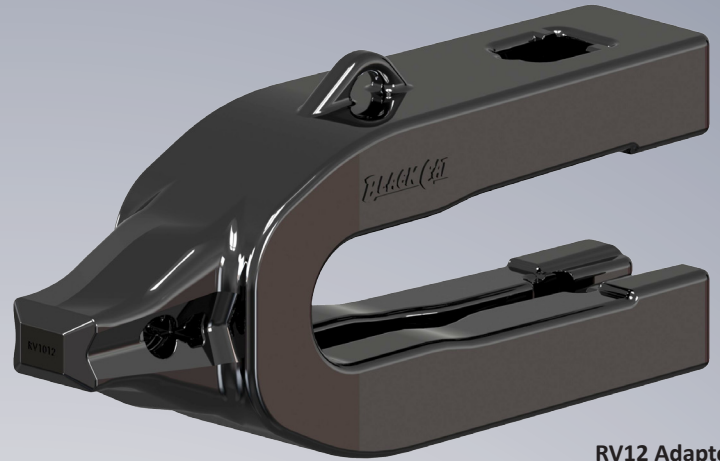

Black Cat Revolution Whisler Lip System

www.BlackCatBlades.com sales@blackcatblades.com Toll Free: 1.800.661.6666 Ph: 780.465.6666 Fax: 780.465.9595

RV1012 RS Tooth

RV12 Adapter

**FULLY STABILIZED Patent Pending
Hammerless Tooth System**

- Fully Hammerless System
- Easy to Install and Remove
- Fully Stabilized Adapter Nose and Tooth Pocket
- Self Cleaning Tooth Pin for Ease of Removal
- Positive Pressure Retainer Maintains Tight Fit

RVS Lip Shroud

Retainer
& Wedge

1 Insert Lock into Cavity of Adapter Nose

2 Fit Tooth on Fully Stabilized Adapter Nose

3 Insert Helical Pin and Rotate 180 degrees with Socket Wrench to Engage Lock

270.1213

MINING