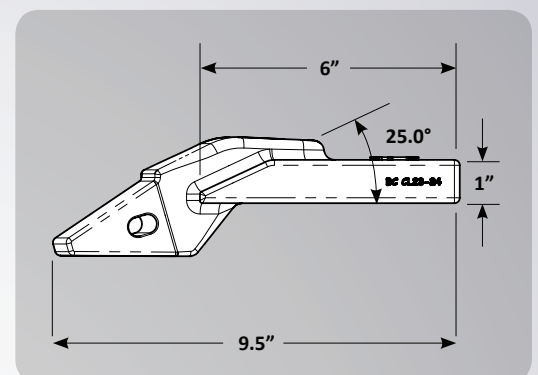

### Available in 3 Sizes

- 12" with 3 Adapters
- 18" with 4 Adapters
- 24" with 5 Adapters

Bucket Width	Part Number	No. of Adapters	Weight	Dimension A	Dimension B
12 Inch	CL23-12	3	27.5 lbs	12.625"	10.688"
18 Inch	CL23-18	4	38.0 lbs	18.500"	15.625"
24 Inch	CL23-24	5	52.0 lbs	24.500"	22.313"