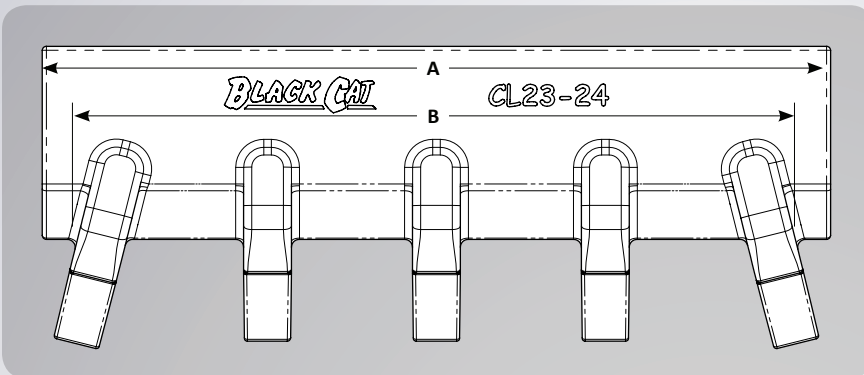

### Available in 3 Sizes

- 12" with 3 Adapters
- 18" with 4 Adapters
- 24" with 5 Adapters

Bucket Width	Part Number	No. of Adapters	Weight	Dimension A	Dimension B
12 Inch	CL23-12	3	27.5 lbs	12.625"	10.688"
18 Inch	CL23-18	4	38.0 lbs	18.500"	15.625"
24 Inch	CL23-24	5	52.0 lbs	24.500"	22.313"