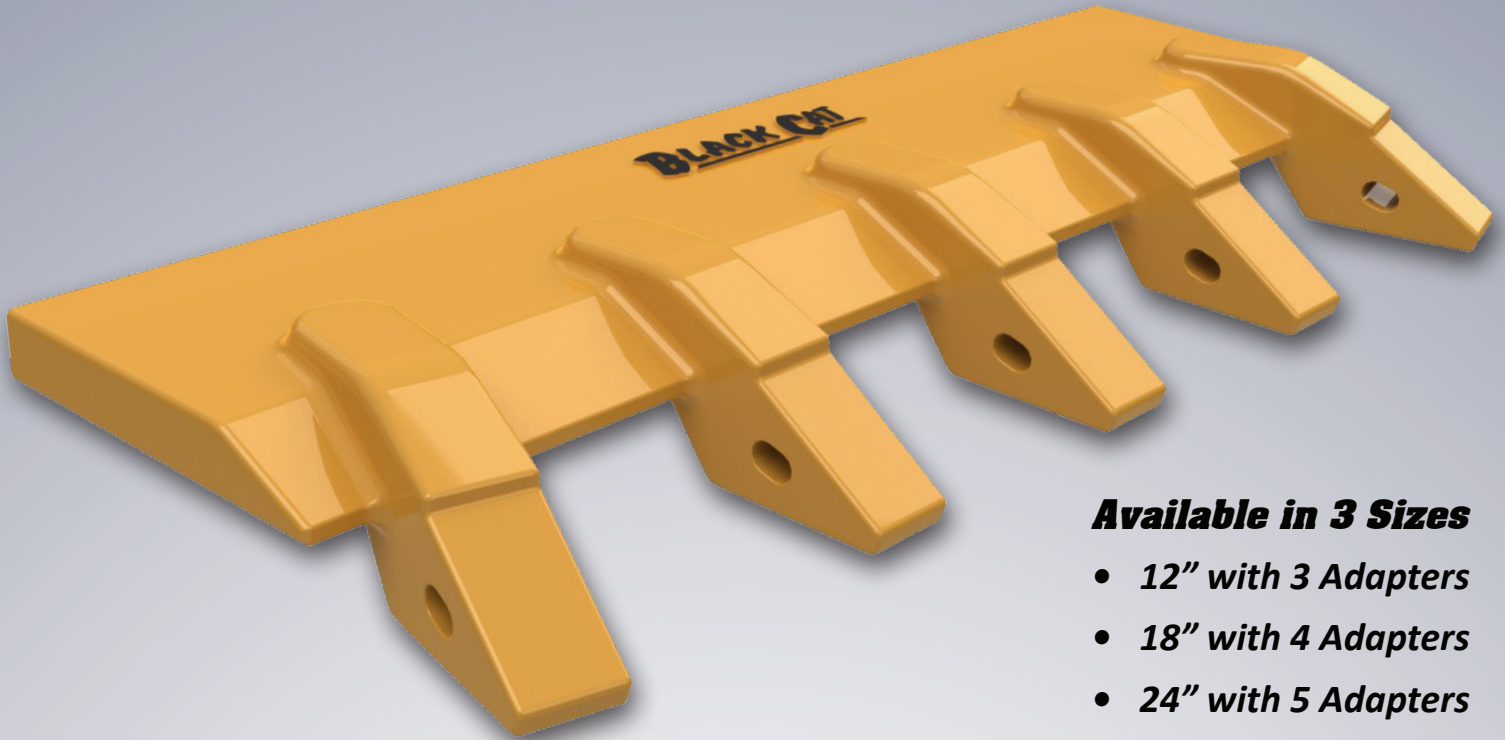

### Available in 3 Sizes

- 12" with 3 Adapters
- 18" with 4 Adapters
- 24" with 5 Adapters

Bucket Width	Part Number	No. of Adapters	Weight	Dimension A	Dimension B
12 Inch	CL23-12	3	27.5 lbs	12.625"	10.688"
18 Inch	CL23-18	4	38.0 lbs	18.500"	15.625"
24 Inch	CL23-24	5	52.0 lbs	24.500"	22.313"